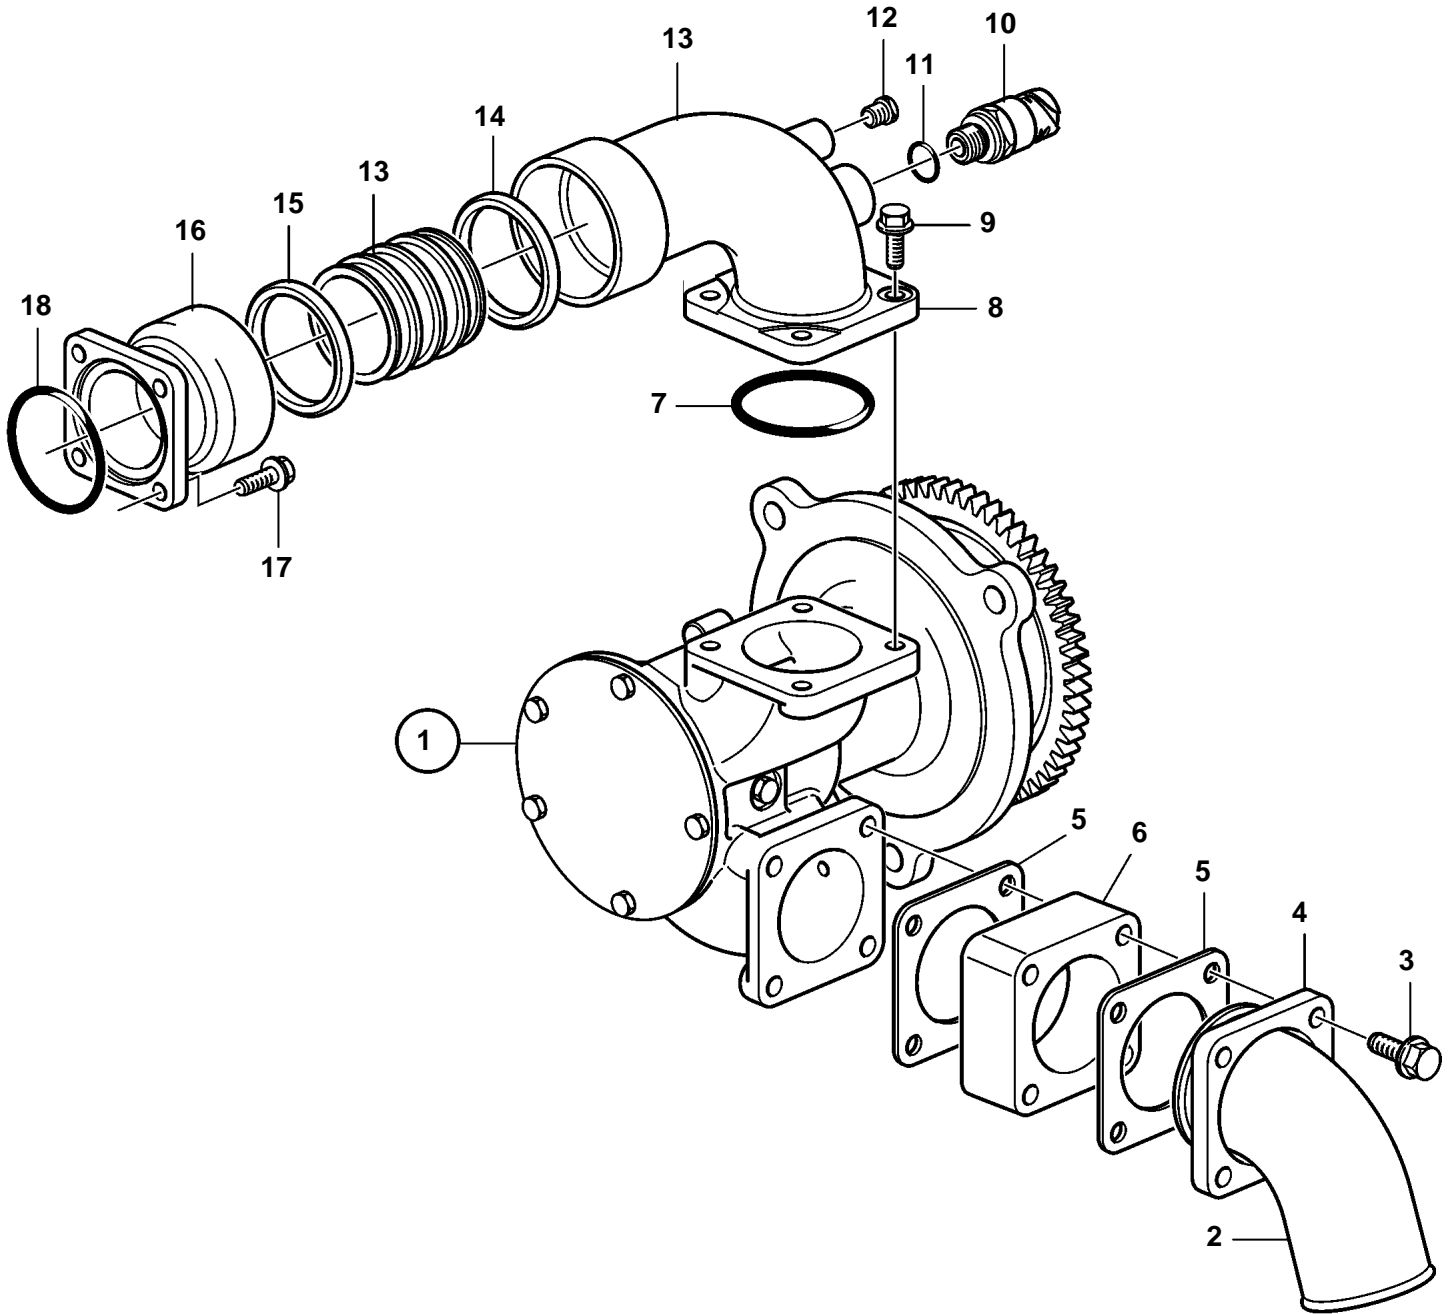

D16C-A MG

23227

D16C-A MG

REF	PART NO.	QTY	DESCRIPTION	SEE SEC.
1	3589104	1	Sea water pump	
				9907
2	3828559	1	Hose attachment	
3	965222	4	Flange screw	
4		1	Flange	
5	862583	2	Gasket	
6	3886642	1	Flange	
7	925073	1	O-ring	
8	3883781	1	Pipe	
9	946173	4	Flange screw	
10		1	Pressure sensor	21308
11	11998	1	Gasket	
12	981749	1	Plug	
13	3883781	1	Pipe	
14	863209	2	Sealing ring	
15	866610	1	Sleeve	
16	866612	1	Pipe connection	
17	946173	4	Flange screw	
18	925072	1	O-ring	